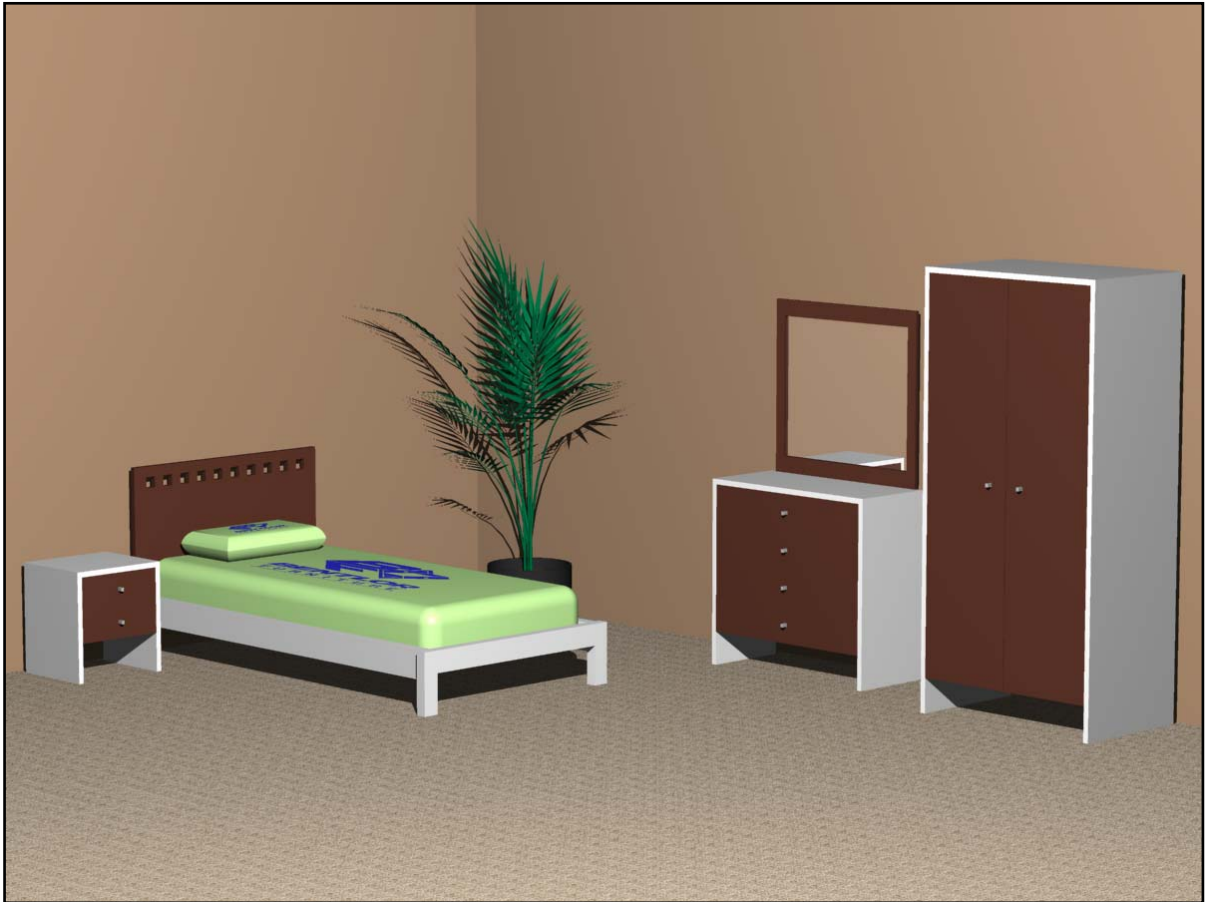

## The Studio Jnr Collection

Finished in a two pack lacquer in a variety of decorator colours. Smooth action shear glide roller runner drawers  
Quality tested and approved by AFRDI (Australian Research and Development Institute) for domestic use.  
Our main factory is in Wollongong NSW, we also have finishing factories in Brisbane, Melbourne and Western Australia.