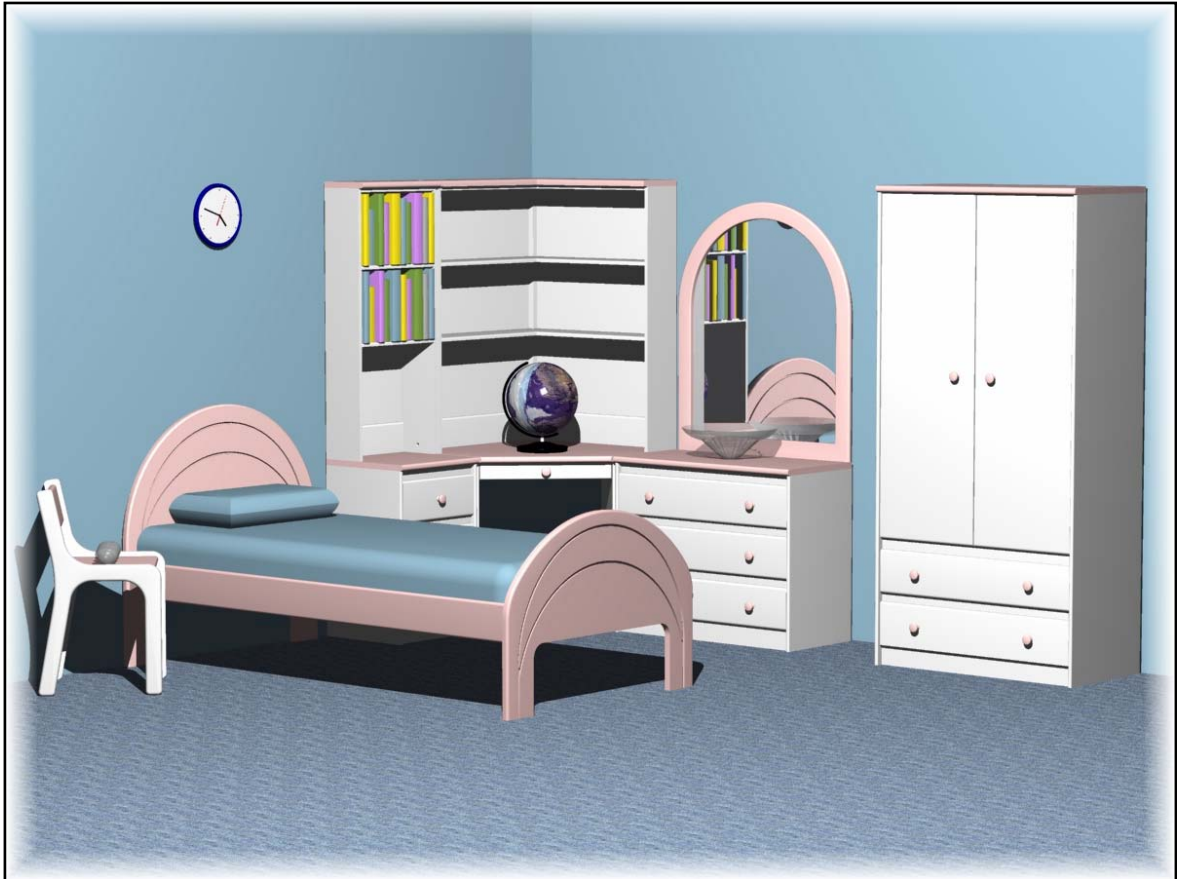

## The Jacob Modular Collection

Finished in a two pack lacquer in a variety of decorator colours. Smooth action shear glide roller runner drawers. Quality tested and approved by AFRDI (Australian Research and Development Institute) for domestic use. Our main factory is in Wollongong NSW, we also have finishing factories in Brisbane, Melbourne and Western Australia.

#### Base Colours:

Gloss White, Gloss Moon White